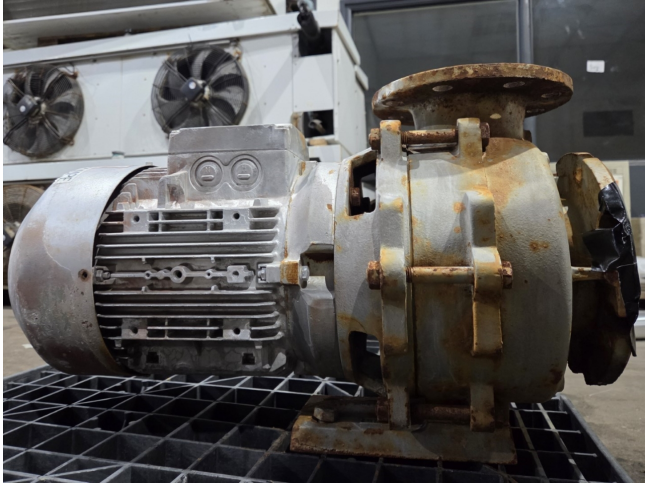

Edur Baltimore

Specifications

Marque	Edur
Type	Baltimore
Puissance max. (kW)	7,5
Stock	1

Description

Used Edur Baltimore

Used Edur Baltimore water pump with a Siemens electric motor: 7,5 kW - 2930 RPM. Dimensions: 650x400x410 mm (LxWxH).