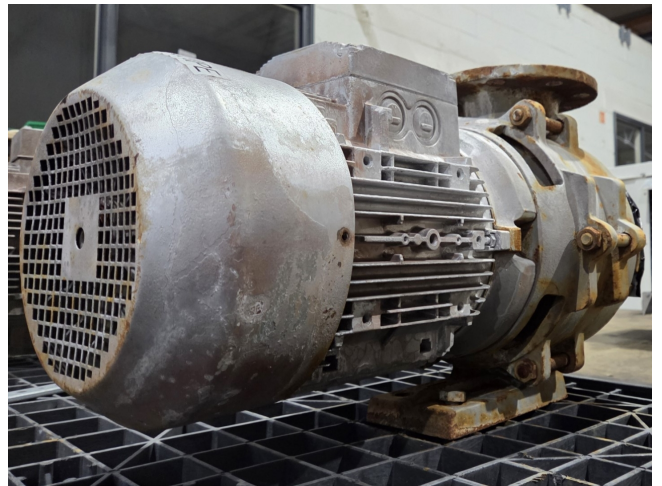

Edur Baltimore

Specifications

Marque	Edur
Type	Baltimore
Puissance max. (kW)	7,5
Stock	1

Description

Used Edur Baltimore

Used Edur Baltimore water pump with a Siemens electric motor: 7,5 kW - 2930 RPM. Dimensions: 650x400x410 mm (LxWxH).