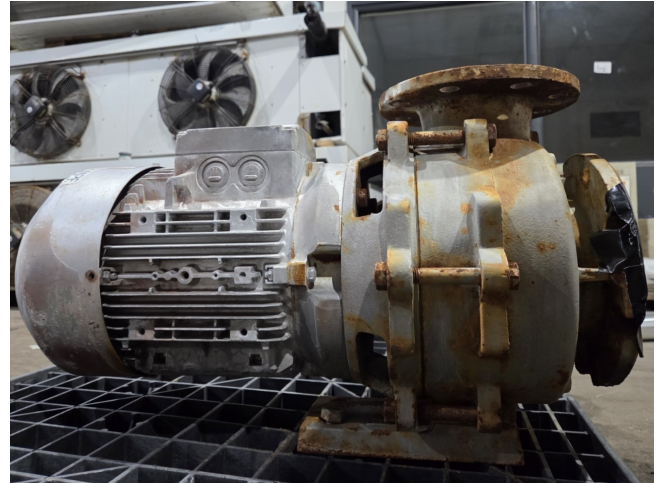

Edur Baltimore

Specifications

Marque	Edur
Type	Baltimore
Puissance max. (kW)	7,5
Stock	1

Description

Used Edur Baltimore

Used Edur Baltimore water pump with a Siemens electric motor: 7,5 kW - 2930 RPM. Dimensions: 650x400x410 mm (LxWxH).